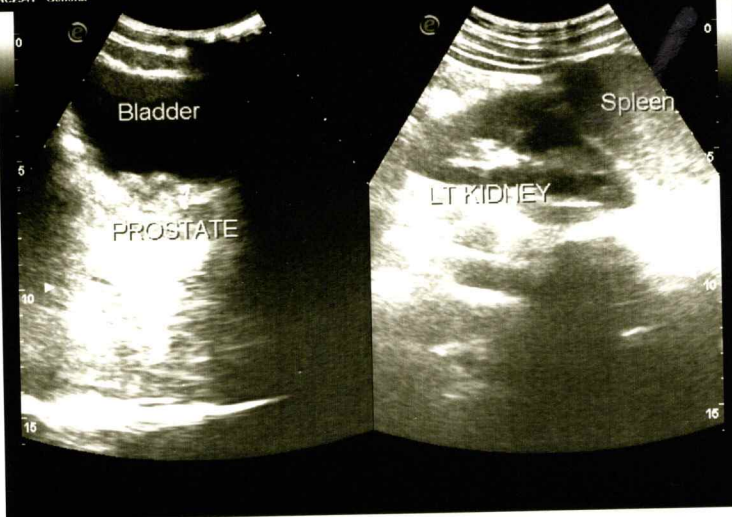

B Res L G 64% P 100% MI 1.1  
TEI D 169 mm X/M C1/- TIS 0.1  
PRC 800/36 PRS 6

Abdominal  
AC2541 General

B Res L G 64% P 100% MI 1.1  
TEI D 169 mm X/M C1/- TIS 0.1  
PRC 800/36 PRS 6

Abdominal  
AC2541 General