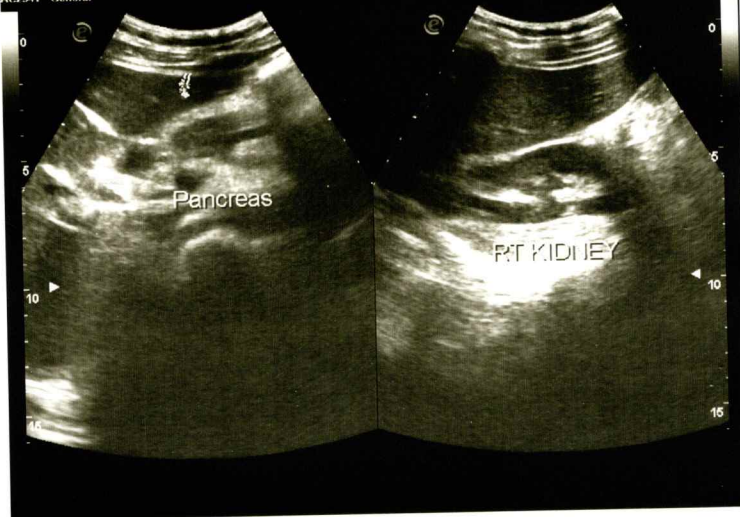

B Res L G 64% P 100% MI 1.1  
TEI D 169 mm X/M C1/- TIS 0.1  
PRC 800/36 PRS 6

Abdominal  
AC2541 General

B Res L G 64% P 100% MI 1.1  
TEI D 169 mm X/M C1/- TIS 0.1  
PRC 800/36 PRS 6

Abdominal  
AC2541 General