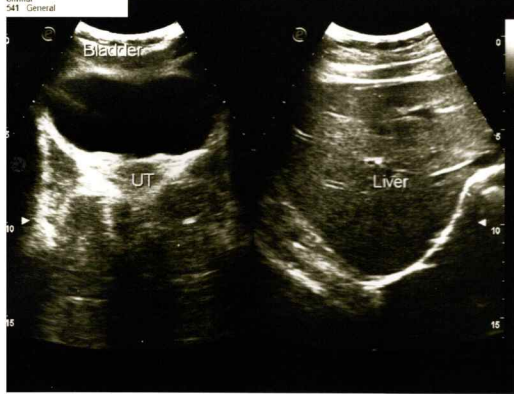

MISS POOJA VERMA 23/FEMALE

27/Nov/2021  
12:04:50

3 Res L 0 20%  
D 160 mm X M C 11  
PRC 0/0/3/6 PRS 6

P 100% M 1.1  
TIS 0.1

Abdominal  
4/2541 General

MISS POOJA VERMA 23/FEMALE

27/Nov/2021  
12:05:09

3 Res L 0 20%  
D 160 mm X M C 11  
PRC 0/0/3/6 PRS 6

P 100% M 1.1  
TIS 0.1

Abdominal  
4/2541 General

MISS POOJA VERMA 23/FEMALE

P 100%

3 Res L 0 20%  
D 160 mm X M C 11  
PRC 0/0/3/6 PRS 6

Abdominal  
4/2541 General